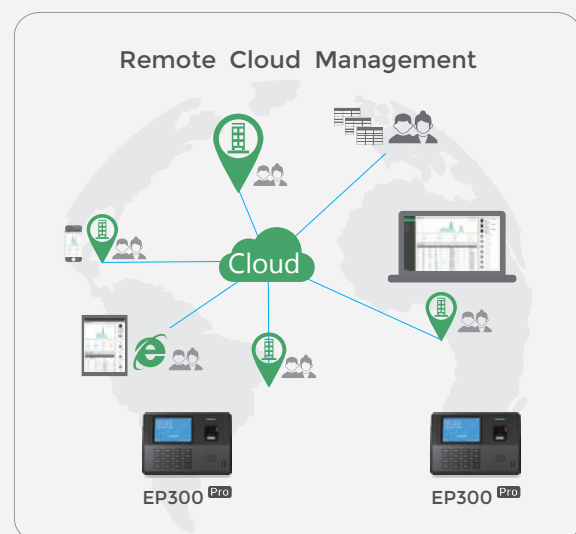

■ Features

1Ghz Linux Based CPU

The new Linux based 1Ghz processor ensures the 1:3000 comparison time less than 0.5 second.

Optional WIFI

The WiFi function ensures power on to work, and realize the flexible installation of the device.

Optional Bluetooth

Your mobile device will be the key with bluetooth function and you can realize shake open with ekey APP.

Battery

The long life battery ensuring up to 10 hours portable application.

Touch Active Fingerprint Sensor

The touch active sensor ensures the quick response for each detection and saving the total power consumption of the device.

Colorful LCD Screen

The Colorful LCD screen ensures the best interaction and user experiences.

Webserver

The Webserver ensures the easily quick connection and self management of the device

Cloud application

The web based cloud application let you access to the device by any mobile terminal for anytime from anywhere.

■ Key Specifications

User	3000
Card	3000
Record	100,000
Communication	Mini USB & USB Host, TCP/IP Optional WiFi/Bluetooth
Identification mode	finger, password, card(optional EM and Mifare)
Identification speed	<0.5s
Card reading distance	1~5cm (125KHz), 13.56MHz >2CM) for standard CR80 card
WebServer	Support
CPU	Linux 1G
RFID card	Optional EM and Mifare
working Temperature	-30°C~60°C
Humidity	20% to 90%
Power	DC5V/Optional Battery
Battery	1000MA

■ System configurations

Anviz Global Inc.

41656 Christy Street Fremont , Fremont, CA,94538

Tel: 408-2637700 | Toll-free:1-855-268-4948 | Inquiry: sales@anziv.com | www.anziv.com

©2019 Anviz Global Inc. Anviz and identifying product names and numbers herein are registered trademarks of Anviz Global Inc. All non-Anviz brands and product names are trademarks or registered trademarks of their respective companies. Product appearance, build status and/or specifications are subject to change without notice.

Due to the consistent improvement of the product, this specification and appearance are subject to change without notice.