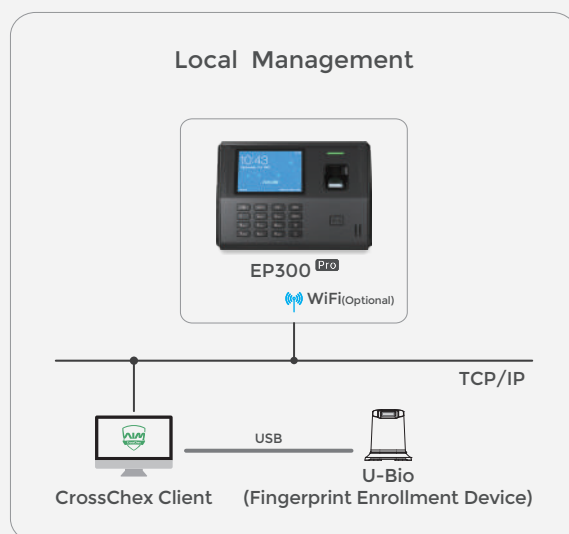

■ Features

1Ghz Linux Based CPU

The new Linux based 1Ghz processor ensures the 1:3000 comparison time less than 0.5 second.

Optional WIFI

The WiFi function ensures power on to work, and realize the flexible installation of the device.

Optional Bluetooth

Your mobile device will be the key with bluetooth function and you can realize shake open with ekey APP.

Battery

The long life battery ensuring up to 10 hours portable application.

Touch Active Fingerprint Sensor

The touch active sensor ensures the quick response for each detection and saving the total power consumption of the device.

Colorful LCD Screen

The Colorful LCD screen ensures the best interaction and user experiences.

Webserver

The Webserver ensures the easily quick connection and self management of the device

Cloud application

The web based cloud application let you access to the device by any mobile terminal for anytime from anywhere.

■ Key Specifications

User	3000
Card	3000
Record	100,000
Communication	Mini USB & USB Host, TCP/IP Optional WiFi/Bluetooth
Identification mode	finger, password, card(optional EM and Mifare)
Identification speed	<0.5s
Card reading distance	1~5cm (125KHz), 13.56MHz >2CM) for standard CR80 card
WebServer	Support
CPU	Linux 1G
RFID card	Optional EM and Mifare
working Temperature	-30°C~60°C
Humidity	20% to 90%
Power	DC5V/Optional Battery
Battery	1000MA

■ System configurations

Anviz Global Inc.

41656 Christy Street Fremont , Fremont, CA,94538

Tel: 408-2637700 | Toll-free:1-855-268-4948 | Inquiry: sales@anziv.com | www.anziv.com

©2019 Anviz Global Inc. Anviz and identifying product names and numbers herein are registered trademarks of Anviz Global Inc. All non-Anviz brands and product names are trademarks or registered trademarks of their respective companies. Product appearance, build status and/or specifications are subject to change without notice.

Due to the consistent improvement of the product, this specification and appearance are subject to change without notice.